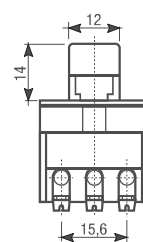

■ LLA43 series

Part no.	Description	Pack
----------	-------------	------

LLA432N3	3 pole switch with black stable lever, fixing holes distance 65mm	10
----------	---	----

Diagram

LLA438N1	3 pole switch with black unstable lever, fixing holes distance 55mm	10
----------	---	----

Diagram

LLA438N3	3 pole switch with black unstable lever, fixing holes distance 65mm	10
----------	---	----

LLA438A3	3 pole switch with orange unstable lever, fixing holes distance 65mm	10
----------	--	----