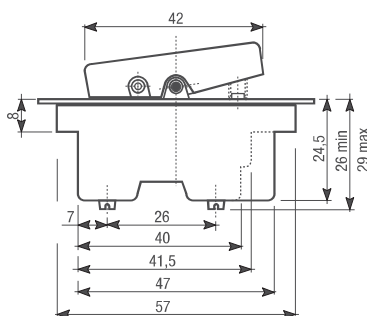

■ LLA43 series

Part no.	Description	Pack
----------	-------------	------

LLA432N3	3 pole switch with black stable lever, fixing holes distance 65mm	10
----------	---	----

Diagram

LLA438N1	3 pole switch with black unstable lever, fixing holes distance 55mm	10
----------	---	----

Diagram

LLA438N3	3 pole switch with black unstable lever, fixing holes distance 65mm	10
----------	---	----

LLA438A3	3 pole switch with orange unstable lever, fixing holes distance 65mm	10
----------	--	----