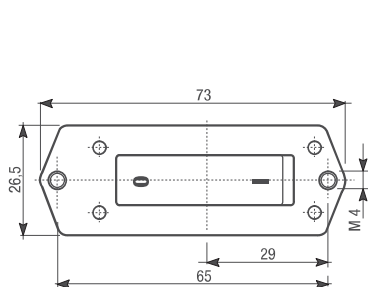

■ LLA43 series

Part no.	Description	Pack
----------	-------------	------

LLA432N3	3 pole switch with black stable lever, fixing holes distance 65mm	10
----------	---	----

Diagram

LLA438N1	3 pole switch with black unstable lever, fixing holes distance 55mm	10
----------	---	----

Diagram

LLA438N3	3 pole switch with black unstable lever, fixing holes distance 65mm	10
----------	---	----

LLA438A3	3 pole switch with orange unstable lever, fixing holes distance 65mm	10
----------	--	----