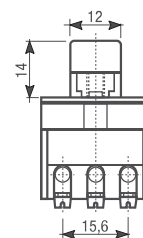

■ LLA43 series

Part no.	Description	Pack
----------	-------------	------

LLA432N3	3 pole switch with black stable lever, fixing holes distance 65mm	10
----------	---	----

Diagram

LLA438N1	3 pole switch with black unstable lever, fixing holes distance 55mm	10
----------	---	----

Diagram

LLA438N3	3 pole switch with black unstable lever, fixing holes distance 65mm	10
----------	---	----

LLA438A3	3 pole switch with orange unstable lever, fixing holes distance 65mm	10
----------	--	----