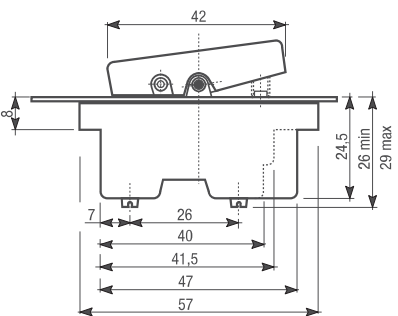

■ LLA43 series

Part no.	Description	Pack
----------	-------------	------

LLA432N3	3 pole switch with black stable lever, fixing holes distance 65mm	10
----------	---	----

Diagram

LLA438N1	3 pole switch with black unstable lever, fixing holes distance 55mm	10
----------	---	----

Diagram

LLA438N3	3 pole switch with black unstable lever, fixing holes distance 65mm	10
----------	---	----

LLA438A3	3 pole switch with orange unstable lever, fixing holes distance 65mm	10
----------	--	----