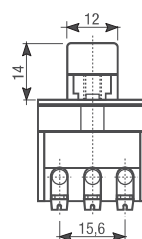

■ LLA43 series

Part no.	Description	Pack
----------	-------------	------

LLA432N3	3 pole switch with black stable lever, fixing holes distance 65mm	10
----------	---	----

Diagram

LLA438N1	3 pole switch with black unstable lever, fixing holes distance 55mm	10
----------	---	----

Diagram

LLA438N3	3 pole switch with black unstable lever, fixing holes distance 65mm	10
----------	---	----

LLA438A3	3 pole switch with orange unstable lever, fixing holes distance 65mm	10
----------	--	----