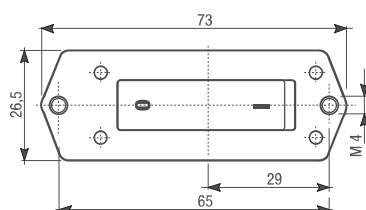

■ LLA43 series

Part no.	Description	Pack
----------	-------------	------

LLA432N3	3 pole switch with black stable lever, fixing holes distance 65mm	10
----------	---	----

Diagram

LLA438N1	3 pole switch with black unstable lever, fixing holes distance 55mm	10
----------	---	----

Diagram

LLA438N3	3 pole switch with black unstable lever, fixing holes distance 65mm	10
----------	---	----

LLA438A3	3 pole switch with orange unstable lever, fixing holes distance 65mm	10
----------	--	----