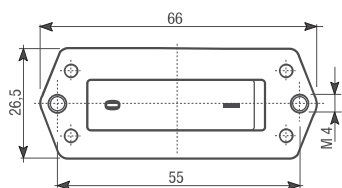

■ LLA43 series

Part no.	Description	Pack
----------	-------------	------

LLA432N3	3 pole switch with black stable lever, fixing holes distance 65mm	10
----------	---	----

Diagram

LLA438N1	3 pole switch with black unstable lever, fixing holes distance 55mm	10
----------	---	----

Diagram

LLA438N3	3 pole switch with black unstable lever, fixing holes distance 65mm	10
----------	---	----

LLA438A3	3 pole switch with orange unstable lever, fixing holes distance 65mm	10
----------	--	----