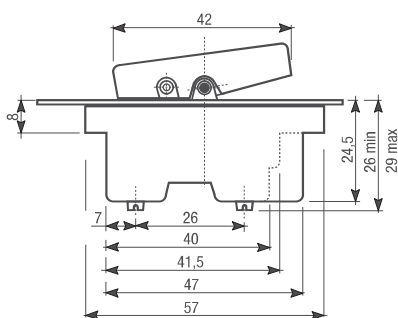

■ LLA43 series

Part no.	Description	Pack
----------	-------------	------

LLA432N3	3 pole switch with black stable lever, fixing holes distance 65mm	10
----------	---	----

Diagram

LLA438N1	3 pole switch with black unstable lever, fixing holes distance 55mm	10
----------	---	----

Diagram

LLA438N3	3 pole switch with black unstable lever, fixing holes distance 65mm	10
----------	---	----

LLA438A3	3 pole switch with orange unstable lever, fixing holes distance 65mm	10
----------	--	----